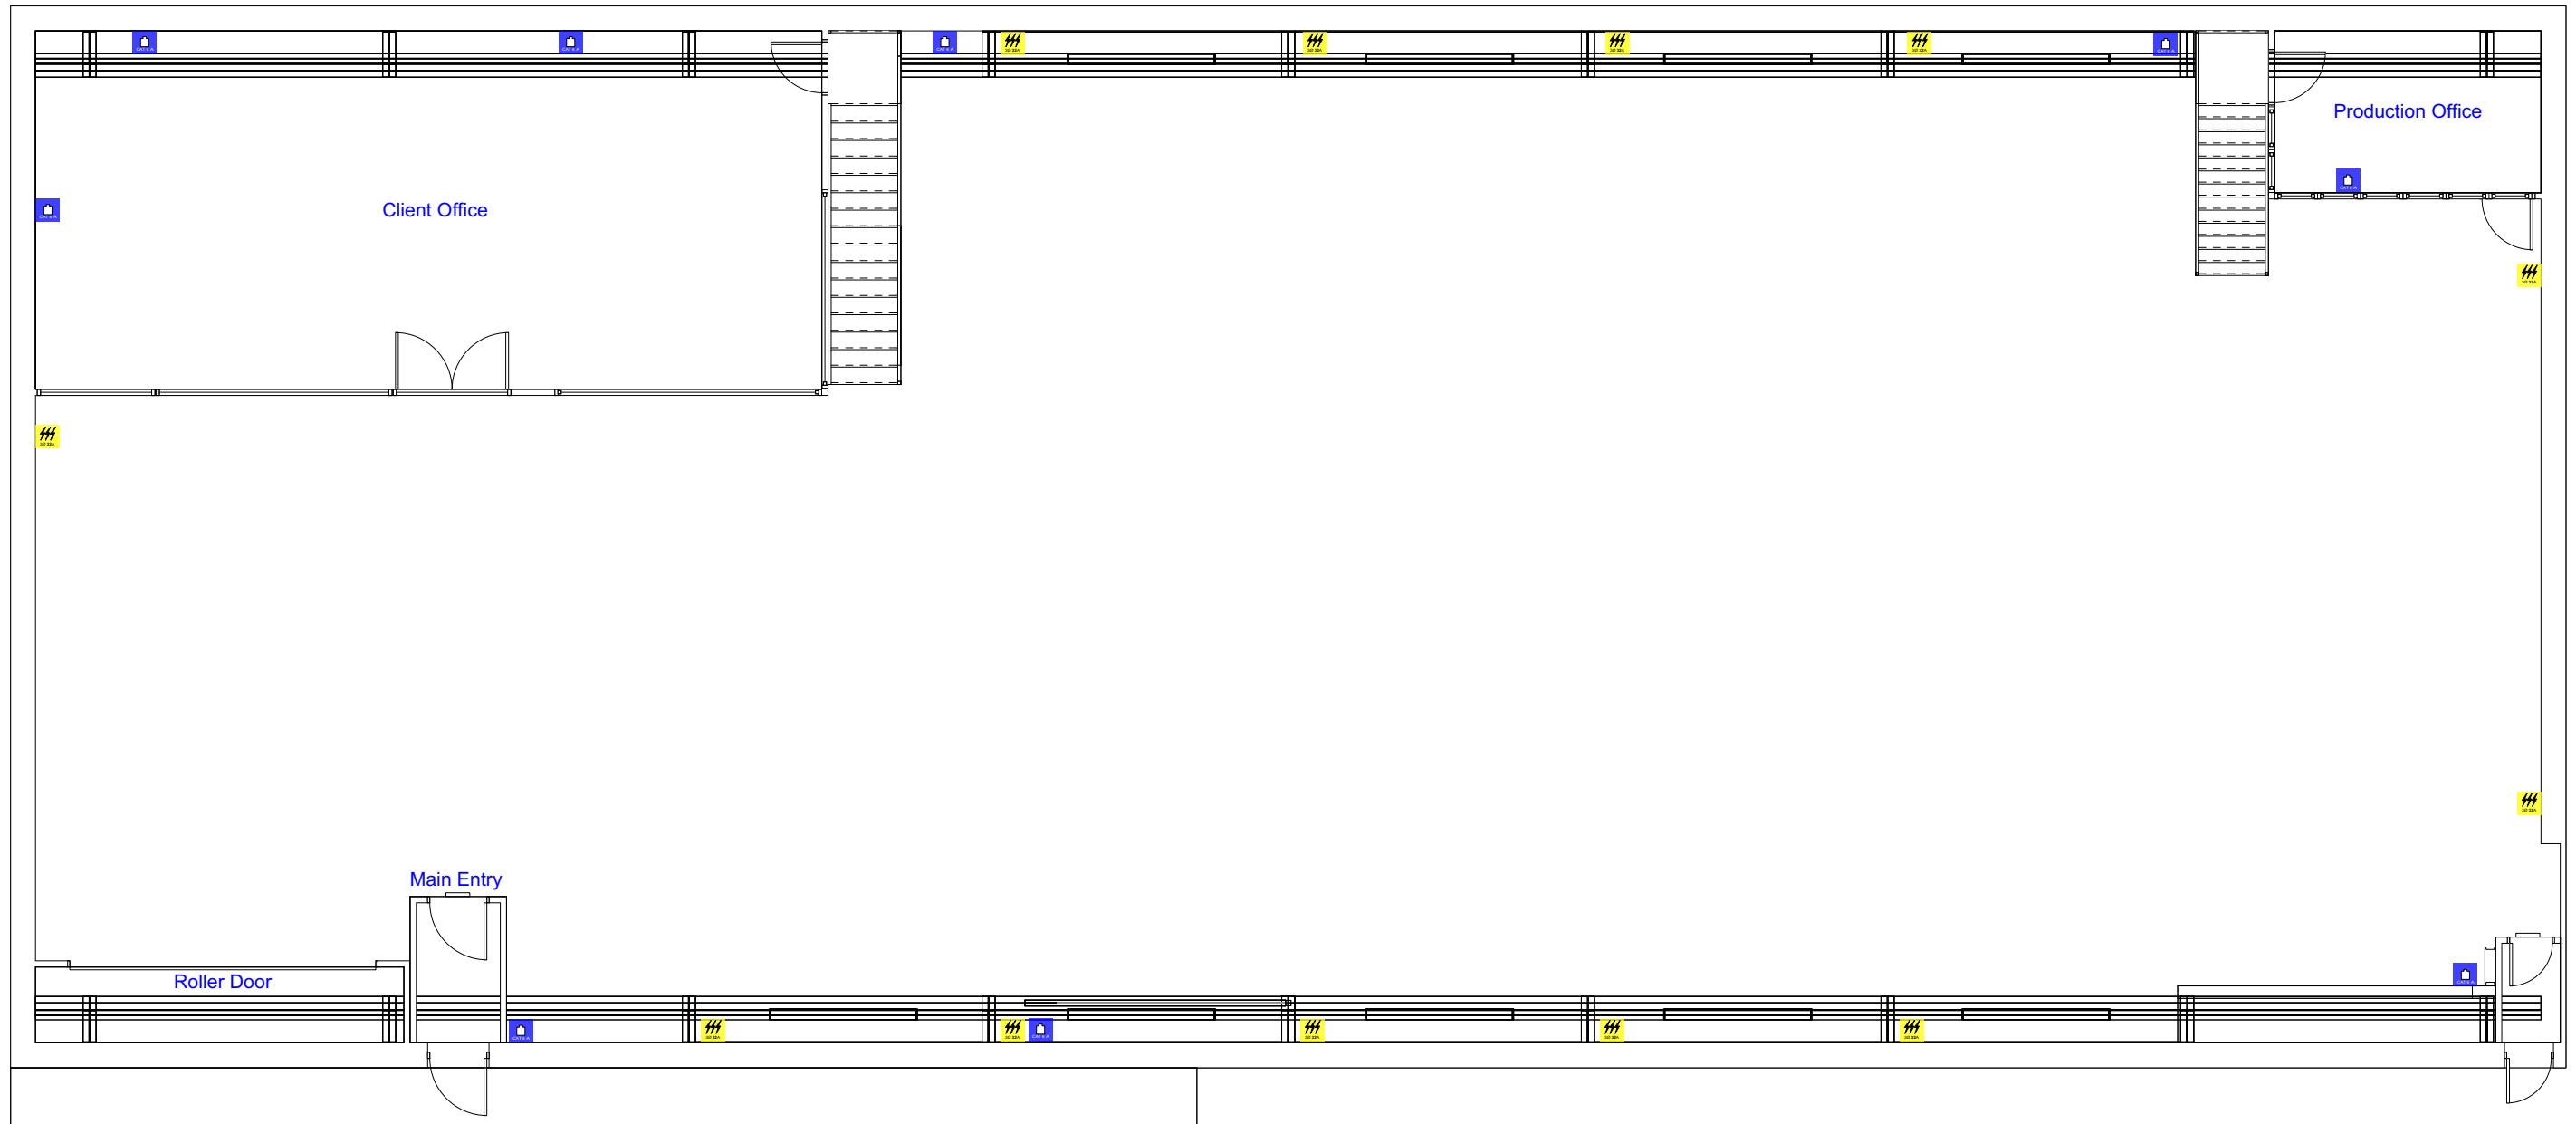

VENUE DIMENSIONS

PIX ON LOCATION - STUDIO 7
 7 HILES STREET
 ALEXANDRIA
 SYDNEY, NSW
 AUSTRALIA

32A 3Ø Outlet

Quad Cat 6 A Port

POWER AND NETWORK

PIX ON LOCATION - STUDIO 7
 7 HILES STREET
 ALEXANDRIA
 SYDNEY, NSW
 AUSTRALIA

RIGGING PLAN

PIX ON LOCATION - STUDIO 7
 7 HILES STREET
 ALEXANDRIA
 SYDNEY, NSW
 AUSTRALIA

Truss: 400mm Box Truss

All Rigging Points Are 1T Motors