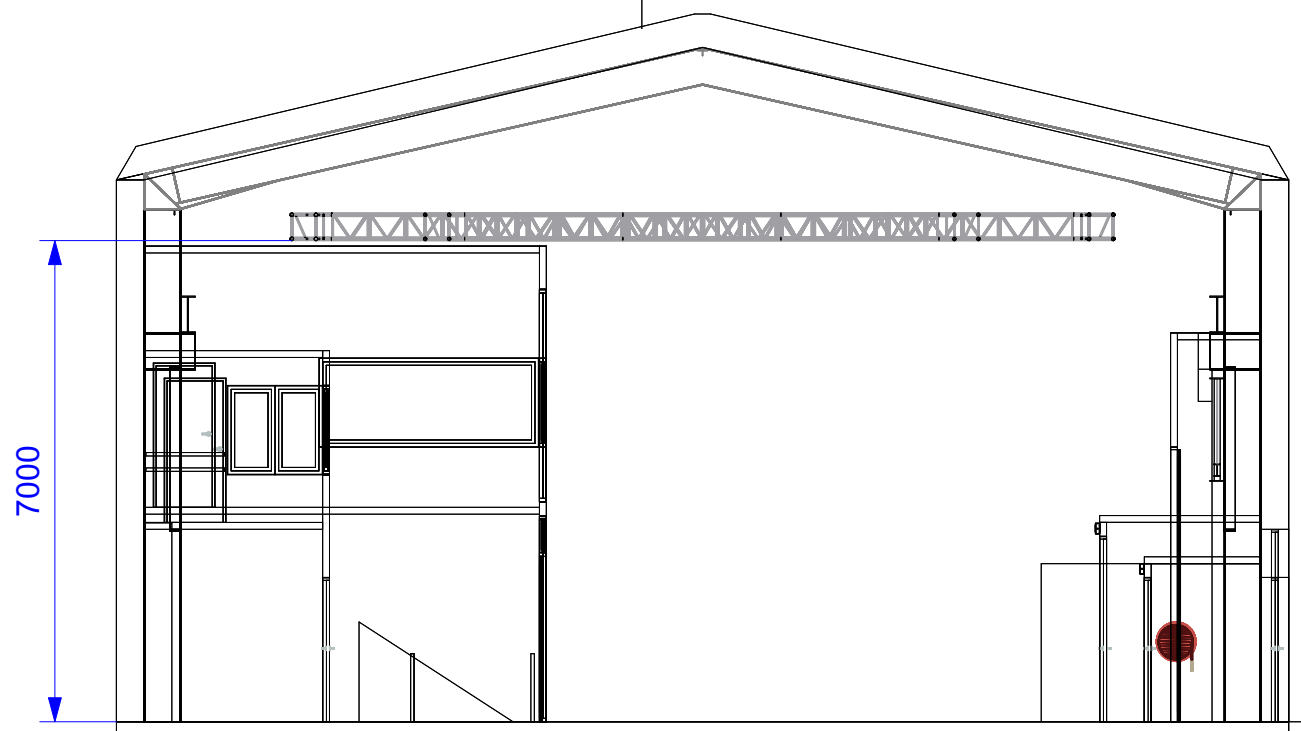

VENUE DIMENSIONS

PIX ON LOCATION - STUDIO 7
 7 HILES STREET
 ALEXANDRIA
 SYDNEY, NSW
 AUSTRALIA

32A 3Ø Outlet

Quad Cat 6 A Port

POWER AND NETWORK

PIX ON LOCATION - STUDIO 7
 7 HILES STREET
 ALEXANDRIA
 SYDNEY, NSW
 AUSTRALIA

RIGGING PLAN

PIX ON LOCATION - STUDIO 7
 7 HILES STREET
 ALEXANDRIA
 SYDNEY, NSW
 AUSTRALIA

Truss: 400mm Box Truss

All Rigging Points Are 1T Motors