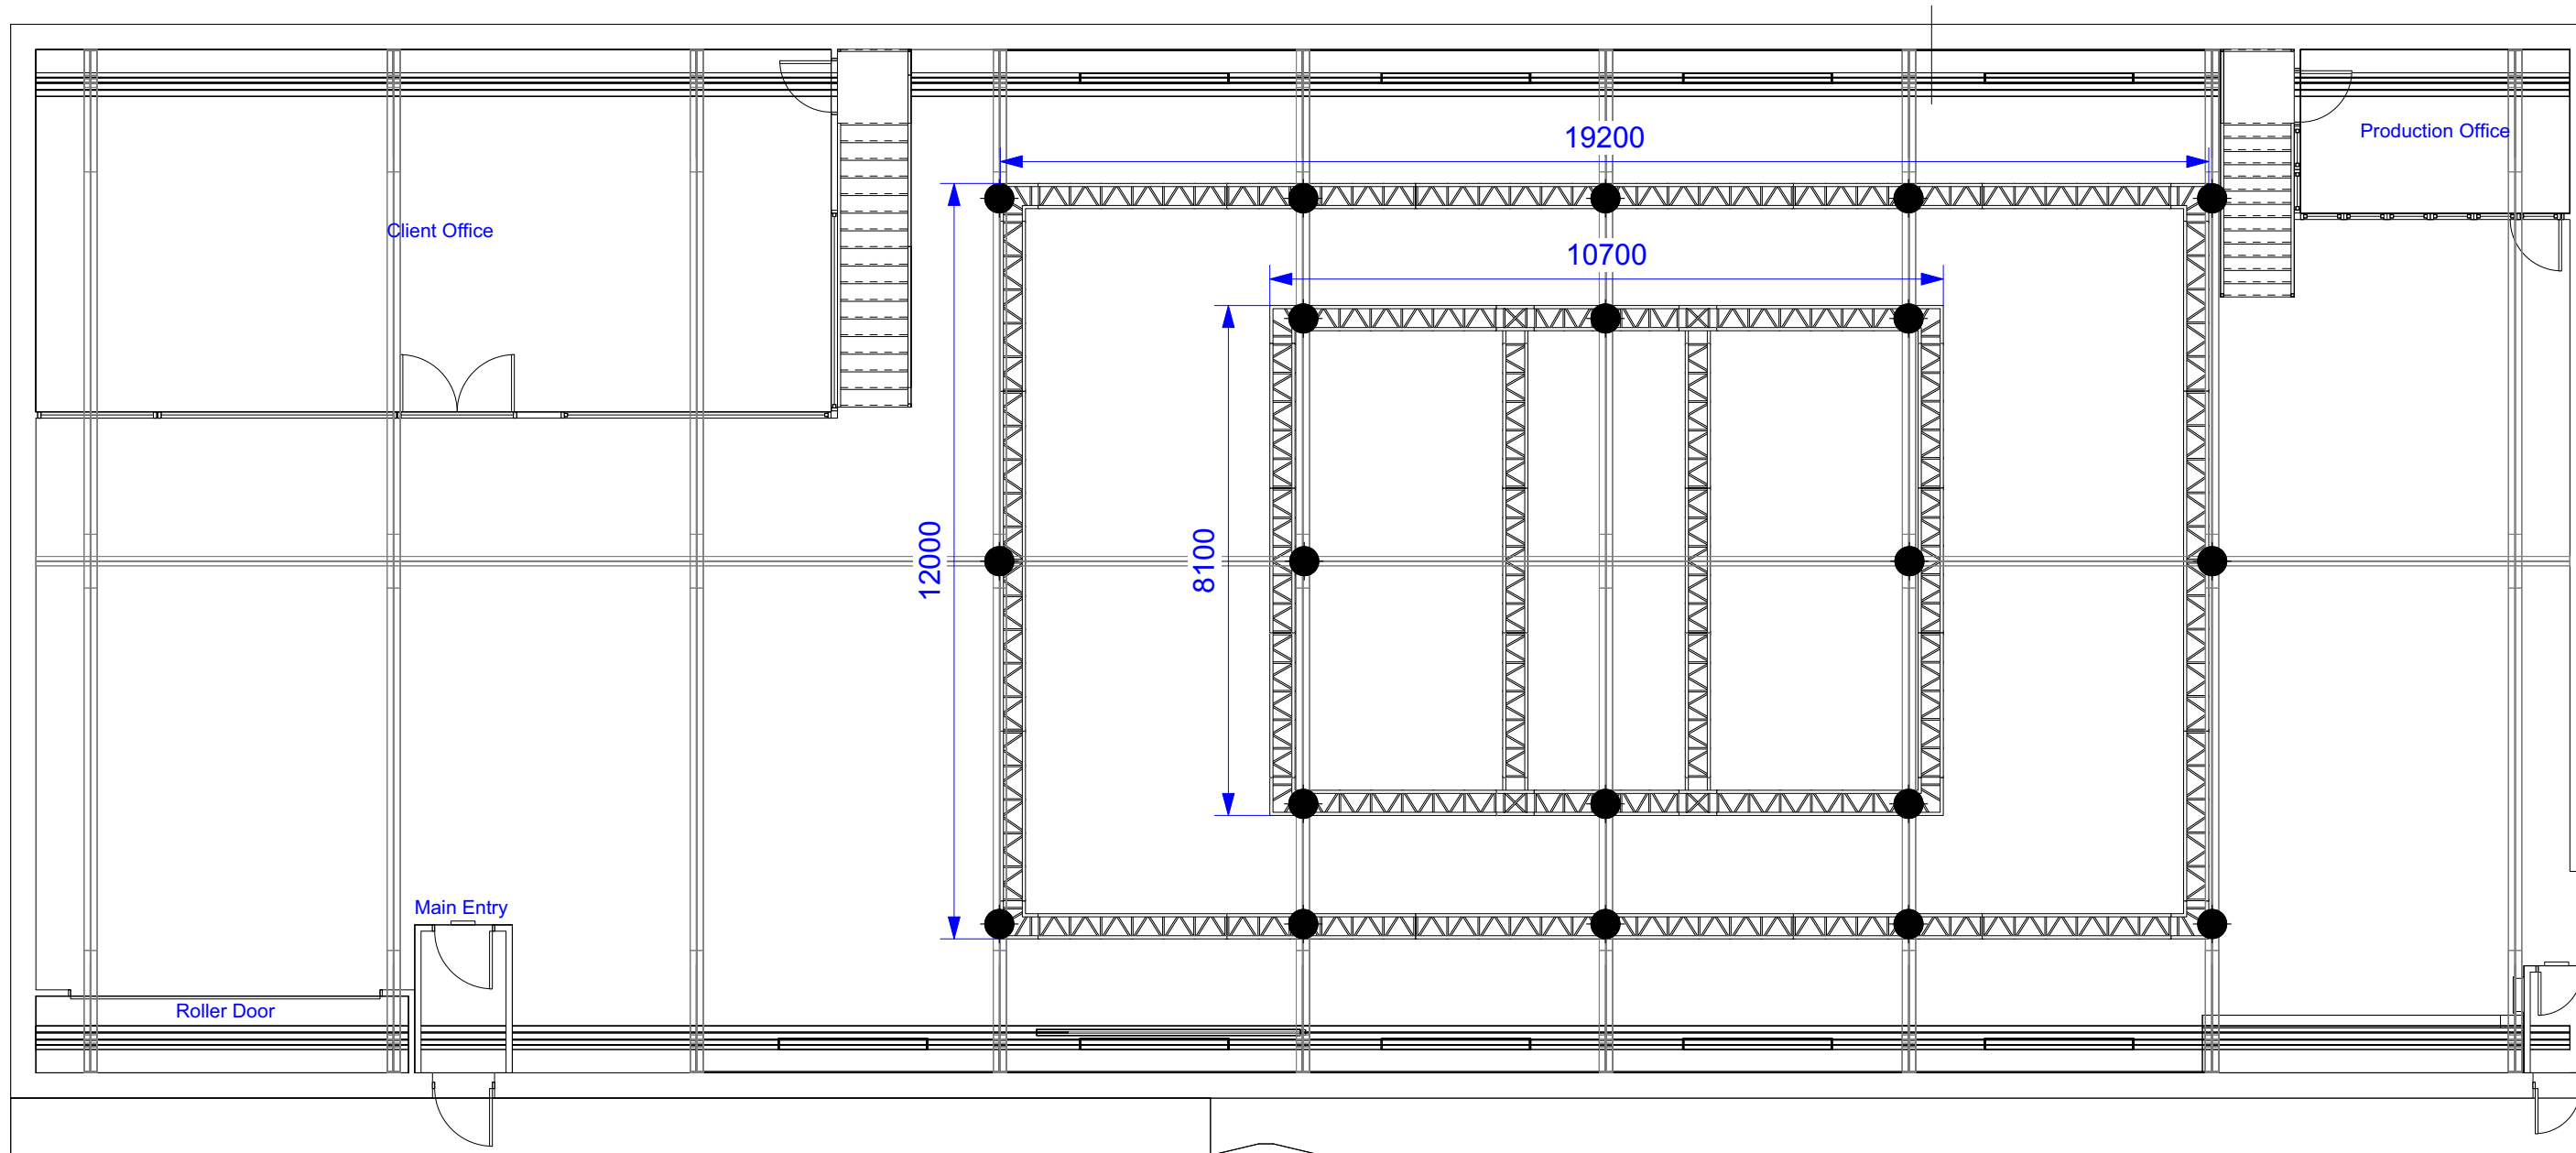

VENUE DIMENSIONS

PIX ON LOCATION - STUDIO 7
 7 HILES STREET
 ALEXANDRIA
 SYDNEY, NSW
 AUSTRALIA

32A 3Ø Outlet

Quad Cat 6 A Port

POWER AND NETWORK

PIX ON LOCATION - STUDIO 7
 7 HILES STREET
 ALEXANDRIA
 SYDNEY, NSW
 AUSTRALIA

RIGGING PLAN

PIX ON LOCATION - STUDIO 7
 7 HILES STREET
 ALEXANDRIA
 SYDNEY, NSW
 AUSTRALIA

Truss: 400mm Box Truss

All Rigging Points Are 1T Motors